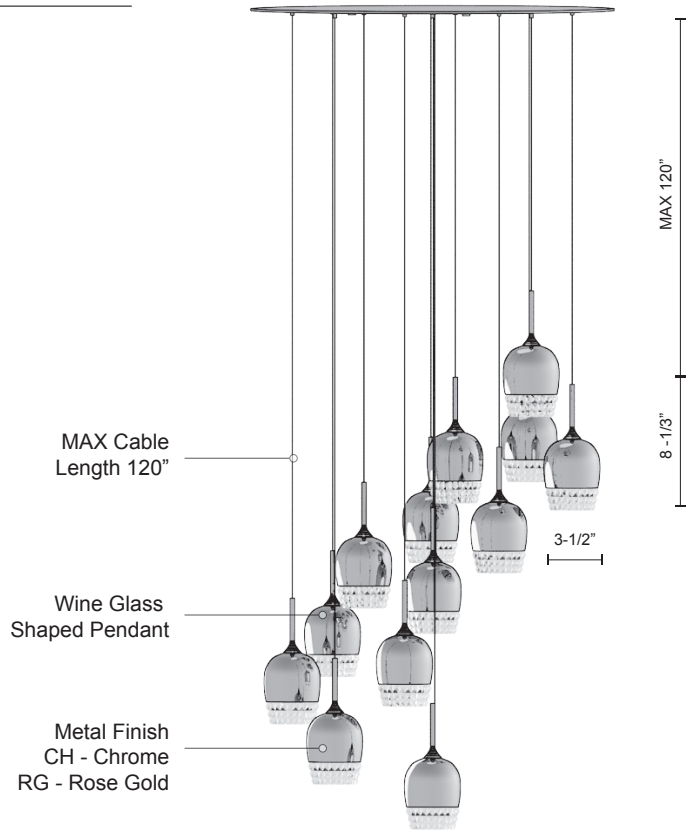

MP12813

SPECIFICATION SHEET

PROJECT		
DATE		TYPE

Sophisticated LED technology meets pendants with elegant design

- Wine glass shaped design with clear crystal
- Chrome or rose gold metal finish
- Canopy Included
- Dimmable with ELV dimmer (Not included)
- 120V

Color Temp - CH4000K

Color Temp - RG 3000K

CRI (Ra) >80

Dimming 100% - 10%

Rated Life 50,000 hours

Voltage	Watt	LED Lumens	Delivered Lumens	Finish(es)
120V	65W	13 X 400	4225*	CH / RG

MP12813-CH

MAX Cable Length 120"

Wine Glass Shaped Pendant

Metal Finish
CH - Chrome
RG - Rose Gold

MAX 120"
8-1/3"

3-1/2"

*Subject to testing confirmation

MP12813-CH

MP12813-RG

21-3/4"