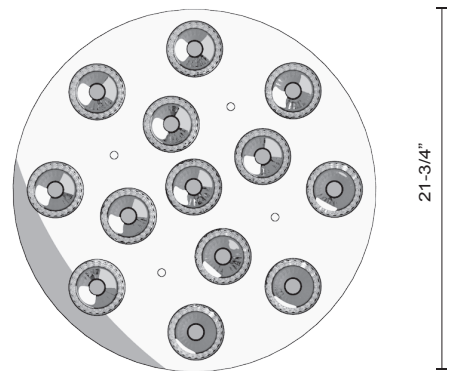

MP12813

SPECIFICATION SHEET

PROJECT		
DATE		TYPE

Sophisticated LED technology meets pendants with elegant design

- Wine glass shaped design with clear crystal
- Chrome or rose gold metal finish
- Canopy Included
- Dimmable with ELV dimmer (Not included)
- 120V

Wine Glass Shaped Pendant

Metal Finish
CH - Chrome
RG - Rose Gold

MAX 120"
8-1/3"

3-1/2"

*Subject to testing confirmation

MP12813-CH

MP12813-RG

21-3/4"